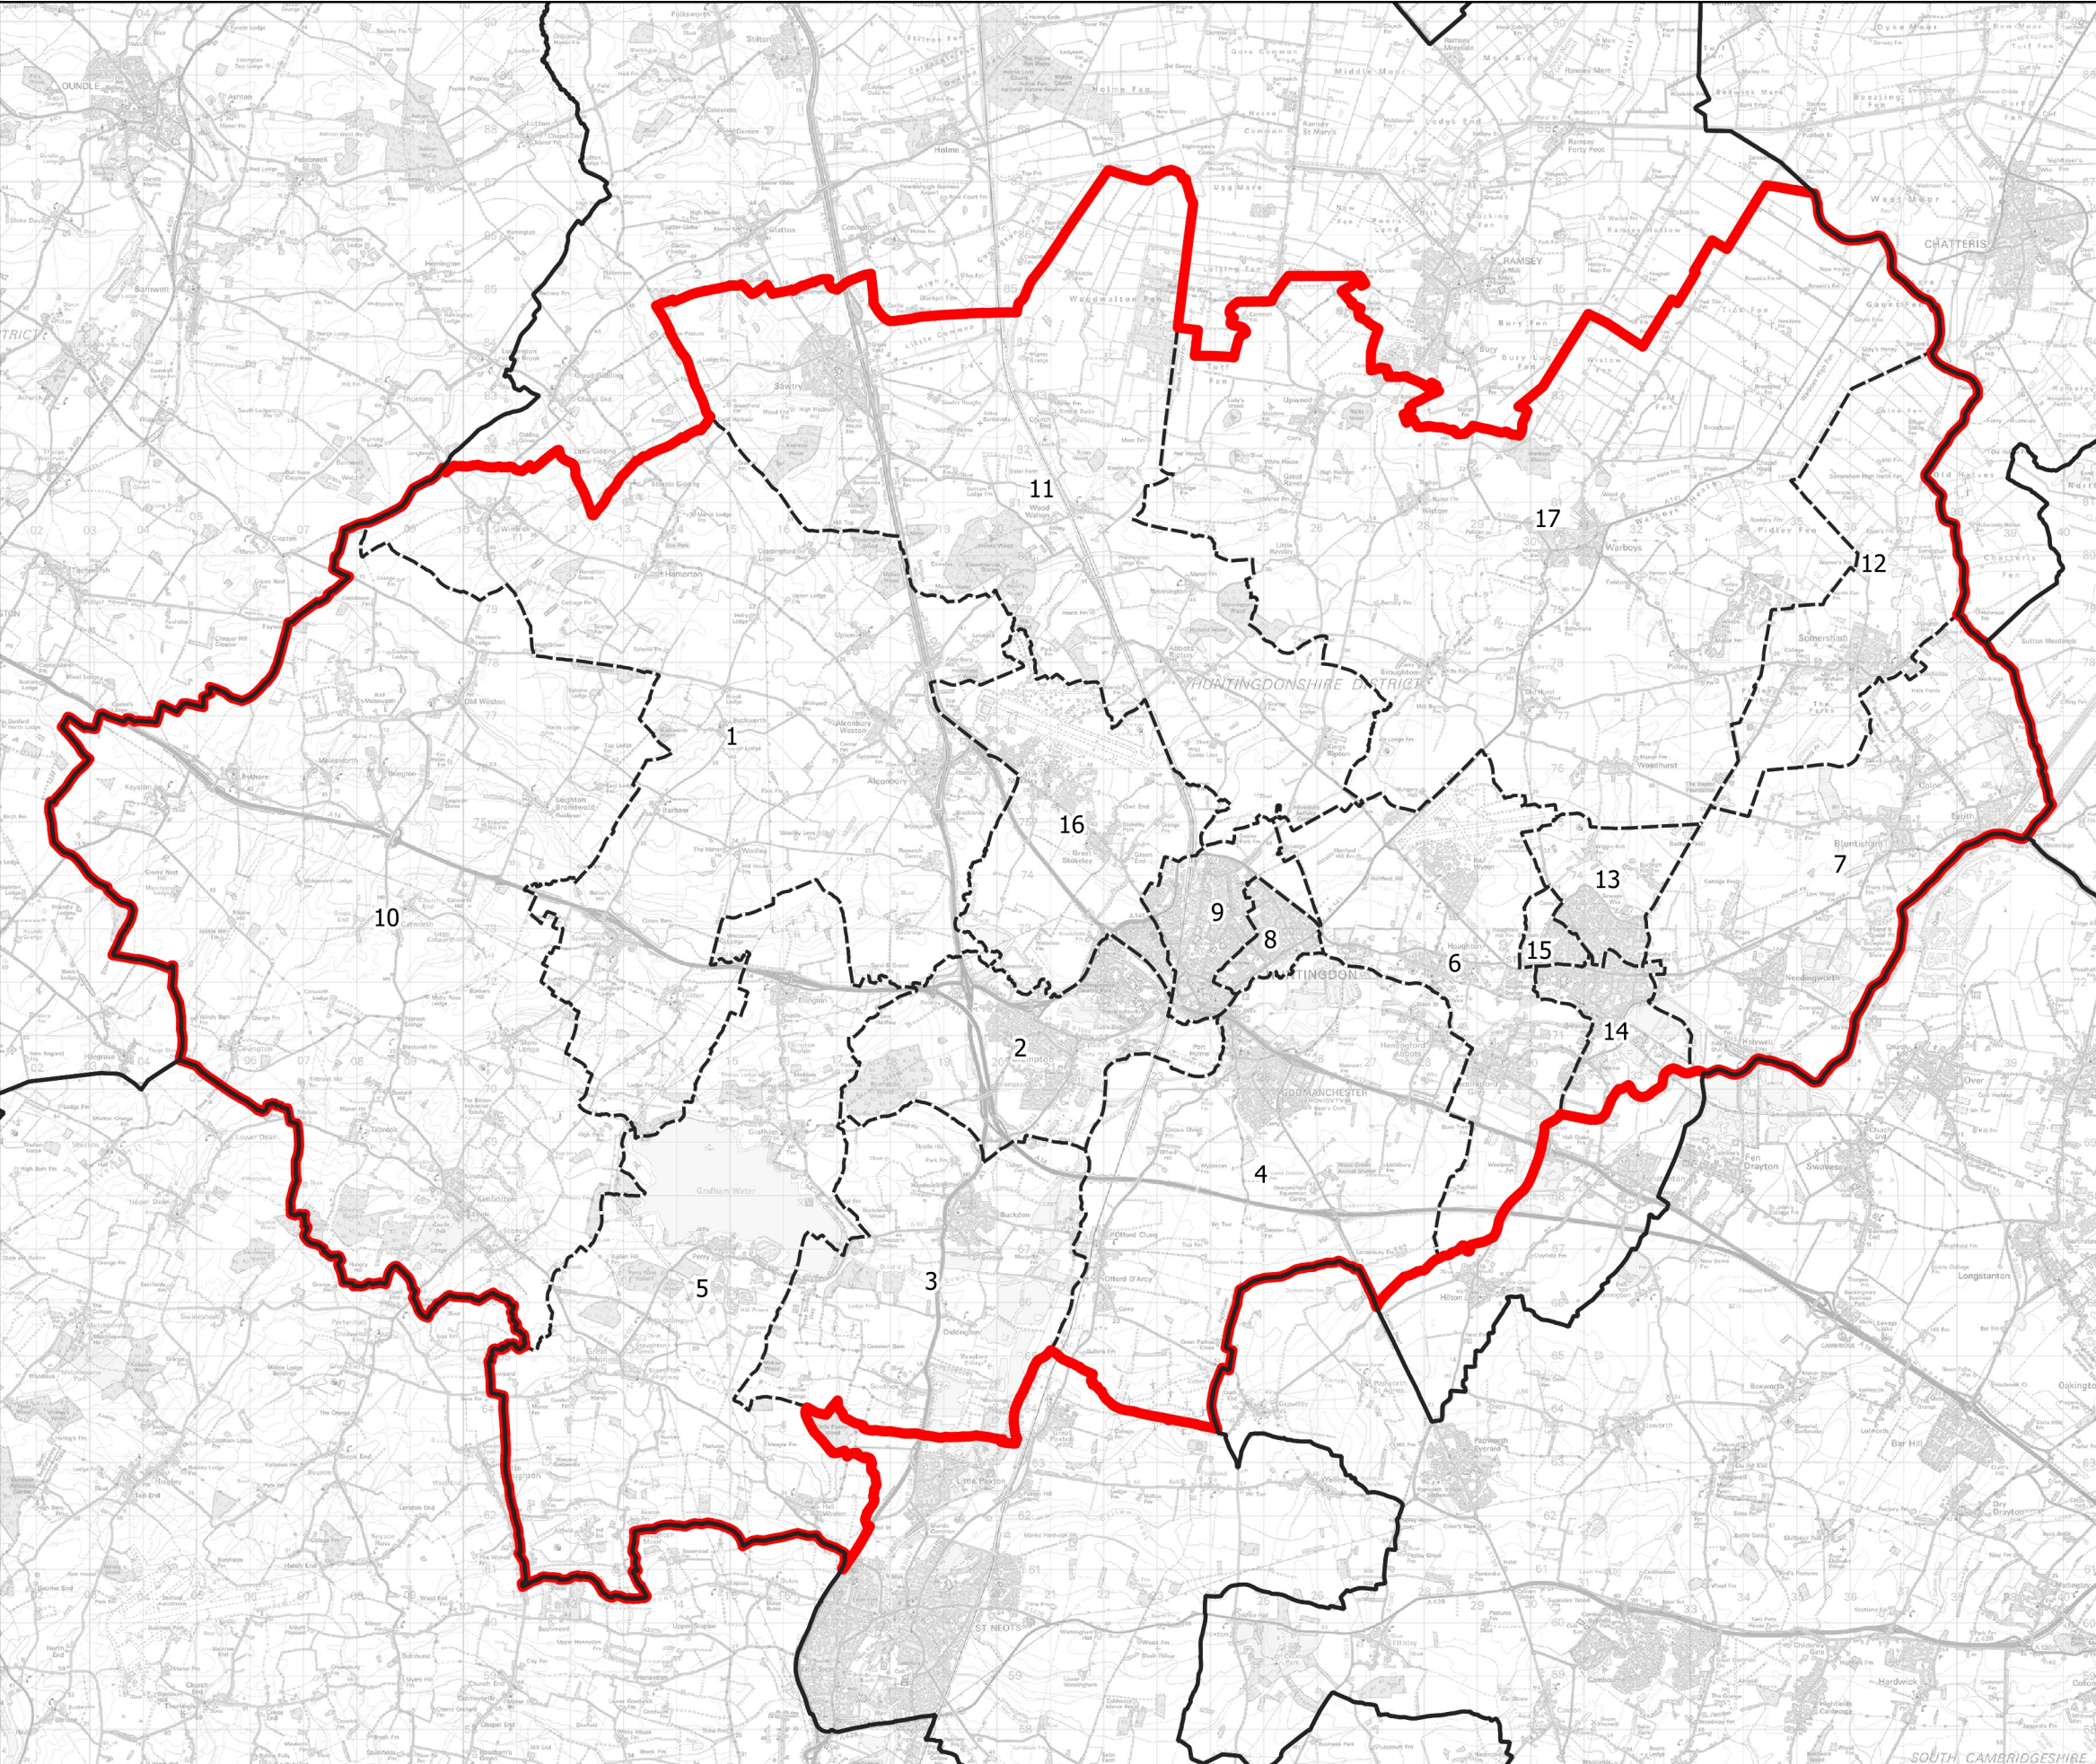

Boundary Commission for England - Initial Proposals for the Eastern Region

Huntingdon County Constituency - Electorate 75,590

- Wards:
- 1 Alconbury
 - 2 Brampton
 - 3 Buckden
 - 4 Godmanchester & Hemingford Abbots
 - 5 Great Staughton
 - 6 Hemingford Grey & Houghton
 - 7 Holywell-cum-Needlingworth
 - 8 Huntingdon East
 - 9 Huntingdon North
 - 10 Kimbolton
 - 11 Sawtry
 - 12 Somersham
 - 13 St. Ives East
 - 14 St. Ives South
 - 15 St. Ives West
 - 16 The Stukeleys
 - 17 Warboys

Constituency
 Local Authorities
 Wards

0 1 2 km

© Crown copyright and database rights 2021 OS 100018289. You are permitted to use this data solely to enable you to respond to, or interact with, the organisation that provided you with the data. You are not permitted to copy, sub-license, distribute or sell any of this data to third parties in any form. Third party rights to enforce the terms of this licence shall be reserved to OS.

Huntingdon County Constituency